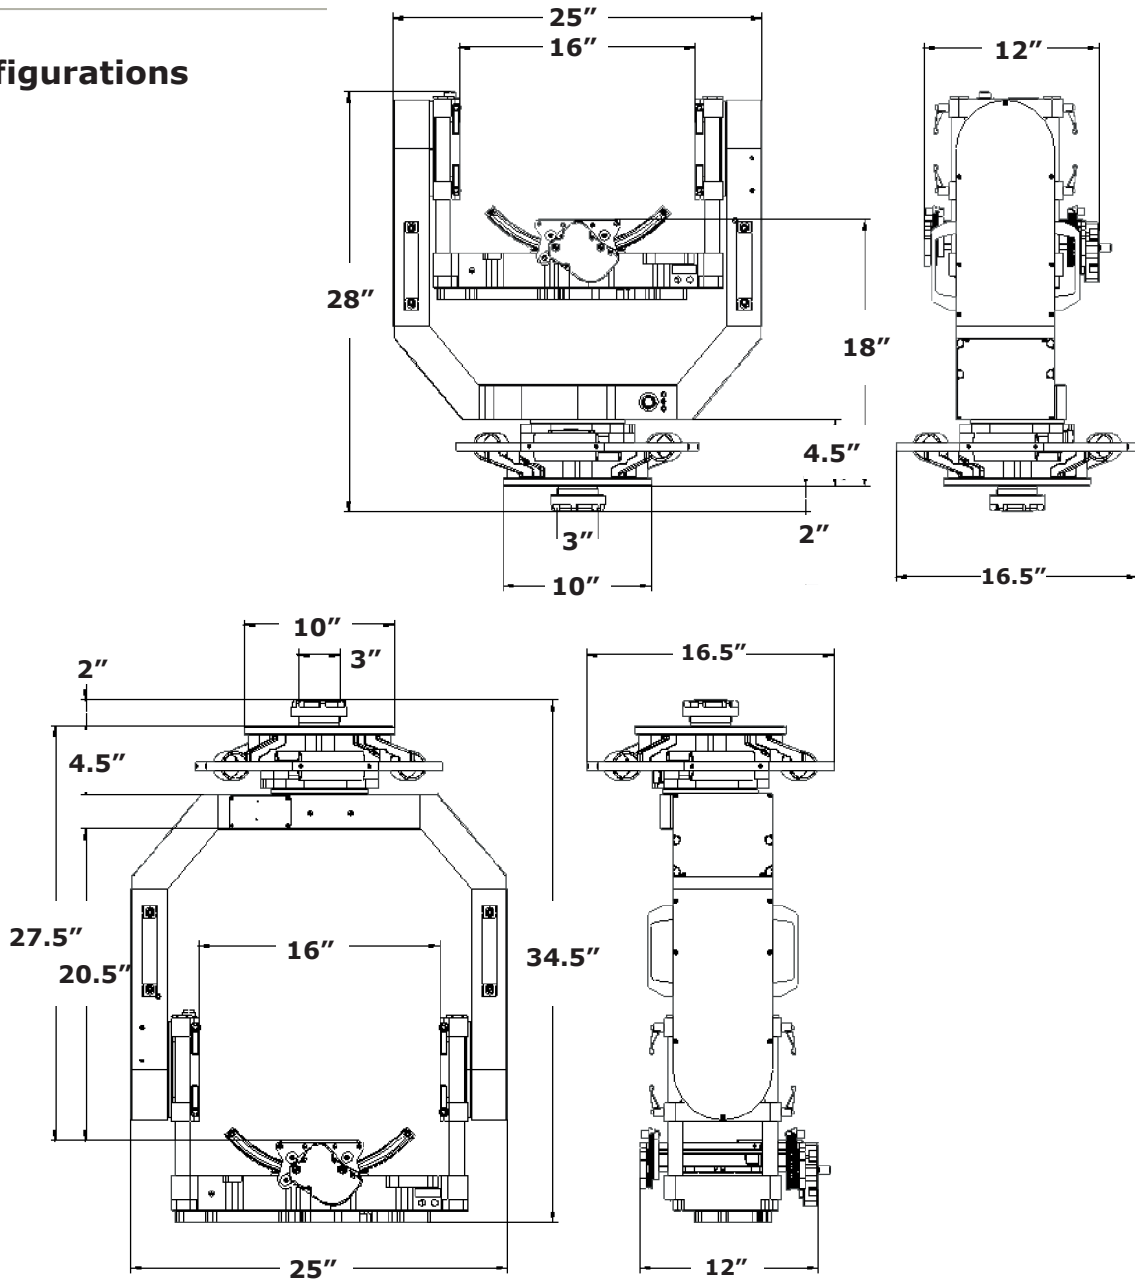

Specifications

- Speed 120°/second All Axis
- Rotation: Pan And Tilt 360°, Roll +/- 30°
- Back Pan: Automatic
- Head Weight: 33 Kg / 72 lbs
- Max Camera Weight: 45kg/100 lbs
- Minimum Size Underslung:
410mm X 866mm X 624mm
(16"9/64 X 34" 1/8 X 24" 9/16)
- Minimum Size Overslung:
410mm X 711mm X 624mm
(16"9/64 X 28" X 24" 9/16)

**Scorpio
Stabilized Head**

CALL TOLL FREE | 1.888.734.2947

THE REMOTE HEAD SPECIALISTS

SCORPIO STABILIZED HEAD

Configurations

CALL TOLL FREE | 1.888.734.2947