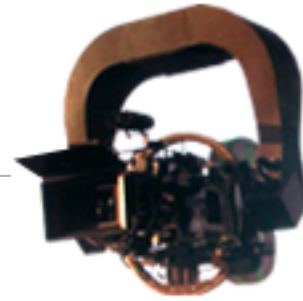

THE REMOTE HEAD SPECIALISTS

MEGA III

Features

- Precise Digital Control
- Independent Soft-stops For Each Axis
- Course & Fine Positional Indication For Operator
- RCU / CCU Through Sliprings
- Arri 435 To 150 Fps Through System
- Adjustable Wheel Response
- Simple Touch-screen Control
- Record & Playback Facilities
- User-settable Playback Speeds

Specifications

- Dry Weight Including Bars: Approx 35kg
- Max Camera Weight: 100lbs. Or 80 Kg
- Max Pan/tilt/roll Speed: 180 Degrees/second
- Record Time:
Standard: 52 Seconds
Extended: 100 Seconds
- Camera Movement Control:
Standard: 3 Wheels
Option: Panbar *Please Check For Availability
- Video Lines: 2
- Others: RCU/CCU Through Head